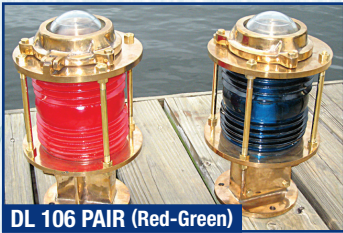

DOCK LIGHTS .com

561-436-2439
LANTANA, FLORIDA

WWW.DOCKLIGHTS.COM
EMAIL: SALES@DOCKLIGHTS.COM

DL 105C (Clear)

DL 105 PAIR (Red-Green)

DL 105DPL

DL 106C (Clear)

PILING & SURFACE MOUNT

DL 733

DL 734

DL 950C (Clear)

DL 950 SET (Red-Clear-Green)

BRASS WALL & SCNCE

ADMIRAL B

FISHERMAN B

VENETO B