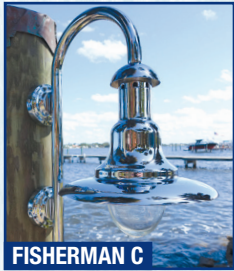

LIGHTING FIXTURES
FOR YOUR NAUTICAL THEMED
HOME, DOCK, AND MARINA

CHROME WALL & SCNCE

ADMIRAL C

FISHERMAN C

VENETO C

DL 249C M-L

DL 500C / 501C

DL 706C