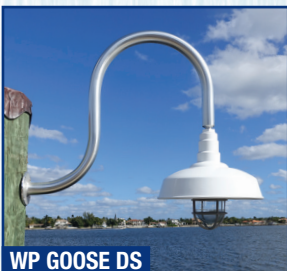

DOCK LIGHTS .COM

LIGHTING FIXTURES
FOR YOUR NAUTICAL THEMED
HOME, DOCK, AND MARINA

CHROME WALL & SCNCE

ALUMINUM POLE

WP 11RW