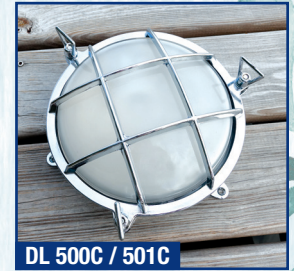

LIGHTING FIXTURES
FOR YOUR NAUTICAL THEMED
HOME, DOCK, AND MARINA

CHROME WALL & SCNCE

ADMIRAL C

FISHERMAN C

VENETO C

DL 249C M-L

DL 500C / 501C

DL 706C

DL 707C

DL 735C

DL 737C

DL 830C

ALUMINUM POLE

WP 11RW

WP 11DS +BASE PLATE

WP 11DS